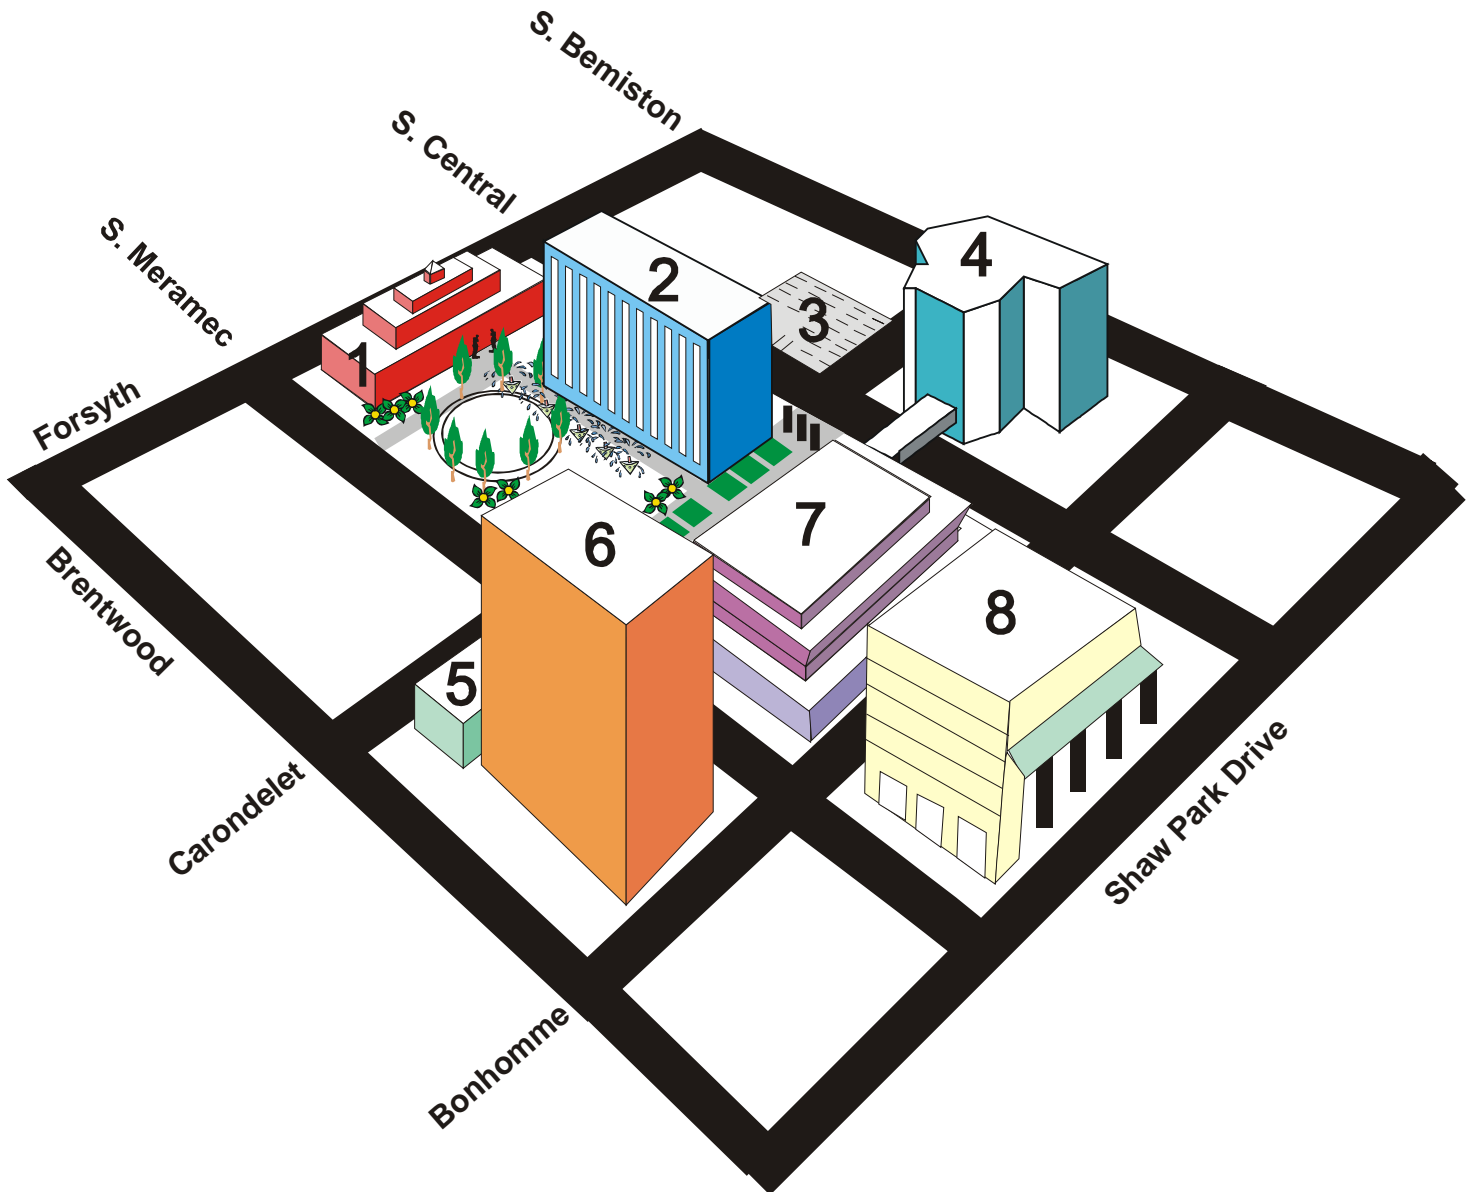

PARKING INFORMATION

Metered parking is available on the street or in the lot at the corner of S. Central and Carondelet. There is also parking in the Shaw Park Garage, 232 S. Meramec (at the corner of S. Meramec and Shaw Park Drive).

- | | |
|---|--|
| 1. Police Headquarters
7900 Forsyth | 5. Health Department
111 S. Meramec |
| 2. Lawrence K. Roos Building
(formerly Administration Building)
41 S. Central | 6. World Trade Center
121 S. Meramec |
| 3. Metered Parking Lot
Corner of S. Central & Carondelet | 7. Courts Building
7900 Carondelet |
| 4. Buzz Westfall Justice Center
100 S. Central | 8. Shaw Park Transit Center Garage
222 S. Meramec |